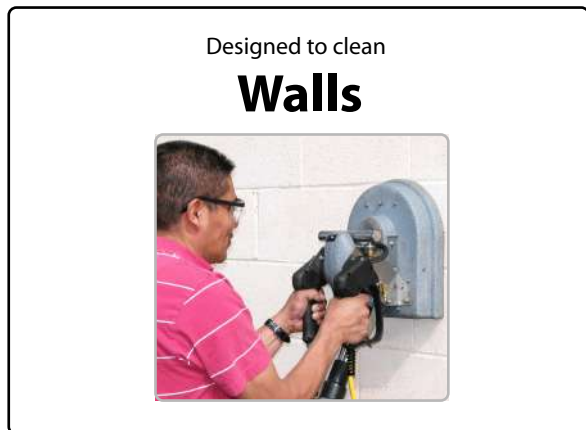

Cheetah ATTACHMENT TOOL

www.timbucktoomfg.com

(310) 323-1134

P2

Manufacturer of Commercial & Environmental Cleaning Equipment Since 1974 © 2018 TIMBUCKTOO MFG, INC.

HARD SURFACE

F.A.S.T. TECHNOLOGY

Designed to clean
Countertop & Floor