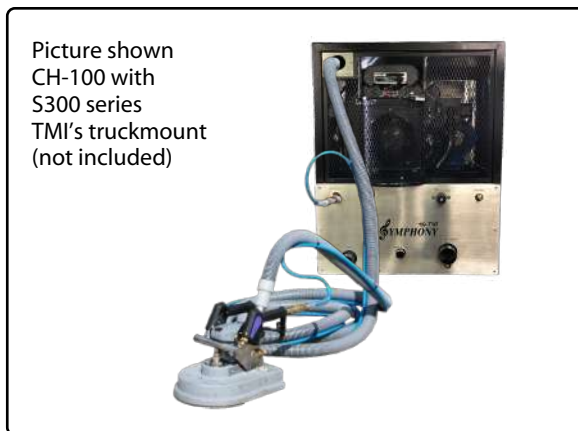

Cheetah ATTACHMENT TOOL

www.timbucktoomfg.com

(310) 323-1134

P2

Manufacturer of Commercial & Environmental Cleaning Equipment Since 1974 © 2018 TIMBUCKTOO MFG, INC.

HARD SURFACE

F.A.S.T. TECHNOLOGY

Designed to clean
Countertop & Floor